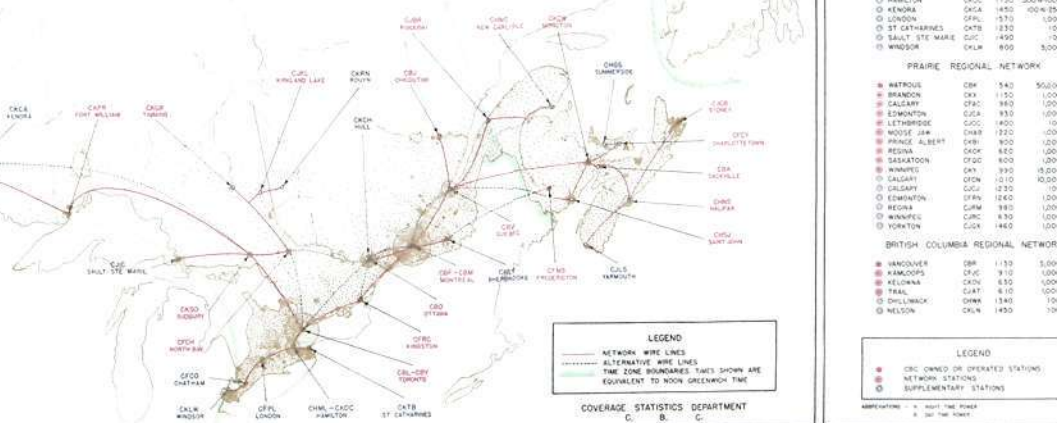

CANADIAN BROADCASTING CORPORATION NETWORK

CORRECTED TO MARCH-29-1946

PACIFIC STANDARD TIME

MOUNTAIN STANDARD TIME

CENTRAL STANDARD TIME

EASTERN STANDARD TIME

ATLANTIC STANDARD TIME

NEWFOUNDLAND STANDARD TIME

DISTRIBUTION OF POPULATION CENSUS OF 1931

NOTE Each dot in this colour represents 1,000 people for all places other than the ten metropolitan cities. The population for these cities, are shown by circles proportionate in area to the dot. The population of territory outside the greater cities, which the circles overlap, is shown by unit dots within the circles.

COVERAGE STATISTICS DEPARTMENT
C. B. C.

CBC NETWORK STATIONS

City	Call Letters	Power (W)	Class
MARITIMES REGIONAL NETWORK			
SACKVILLE	CBF	1075	50,000
CHARLOTTETOWN	CFB	820	1,000
FREDERICTON	CFB	550	1,000
HALIFAX	CBS	960	1,000
MONCTON	CFB	800	1,000
SANT-JOHN	CBS	1150	1,000
SYDNEY	CBS	1270	1,000
SUMMERSIDE	CBS	480	100
YARMOUTH	CBS	134	100
QUEBEC REGIONAL NETWORK			
MONTREAL	CBF	450	50,000
MONTRIEAL	CBW	940	2,000
QUEBEC	CBV	980	1,000
SHERBROOKE	CBK	1240	100
NEW CARLISLE	CBG	810	1,000
AMOUKSI	CBR	900	1,000
HALL	CBH	1240	100
ROUIN	CBN	1400	250
SHERBROOKE	CBT	1240	100
ONTARIO REGIONAL NETWORK			
TORONTO	CBF	740	50,000
TORONTO	CBT	1010	1,000
OTTAWA	CBG	910	1,000
PORT WILLIAM	CBP	580	1,000
KINGSTON	CBK	190	100
KIRLAND LAKE	CBK	160	1,000
NORTH BAY	CBN	1210	100
THUNDER BAY	CBG	1770	1,000
SUCREBY	CBG	790	1,000
CHATHAM	CBG	670	100
HAMILTON	CBM	900	1,000
HAMILTON	CBG	1150	300W-1000W
KENORA	CBK	1450	100W-250W
LONDON	CBF	3710	1,000
ST CATHARINES	CBT	1230	100
SAULT STE MARIE	CBG	490	100
WINDSOR	CBW	800	1,000
PRAIRIE REGIONAL NETWORK			
WATROUS	CBW	540	50,000
BRANDON	CBK	1150	1,000
CALGARY	CBF	980	1,000
EDMONTON	CBG	930	1,000
LETHBRIDGE	CBG	1400	100
MOOSE JAW	CBR	1220	1,000
PRINCE ALBERT	CBK	900	1,000
REGINA	CBK	820	1,000
SASKATOON	CBG	800	1,000
WINNIPEG	CBF	990	50,000
CALGARY	CBF	1010	10,000
EDMONTON	CBF	1200	100
REGINA	CBW	980	1,000
WINNIPEG	CBF	830	1,000
YORKTON	CBK	1460	1,000
BRITISH COLUMBIA REGIONAL NETWORK			
VANCOUVER	CBF	1130	5,000
KAMLOOPS	CBK	910	1,000
RELIQUANA	CBN	610	1,000
TRAIL	CBT	610	1,000
DILLIUCK	CBN	1340	100
NELSON	CBN	1450	100

LEGEND

- CBC OWNED OR OPERATED STATIONS
- NETWORK STATIONS
- SUPPLEMENTARY STATIONS

ABBREVIATIONS: W - HALF-TIME POWER, B - 3/4-TIME POWER